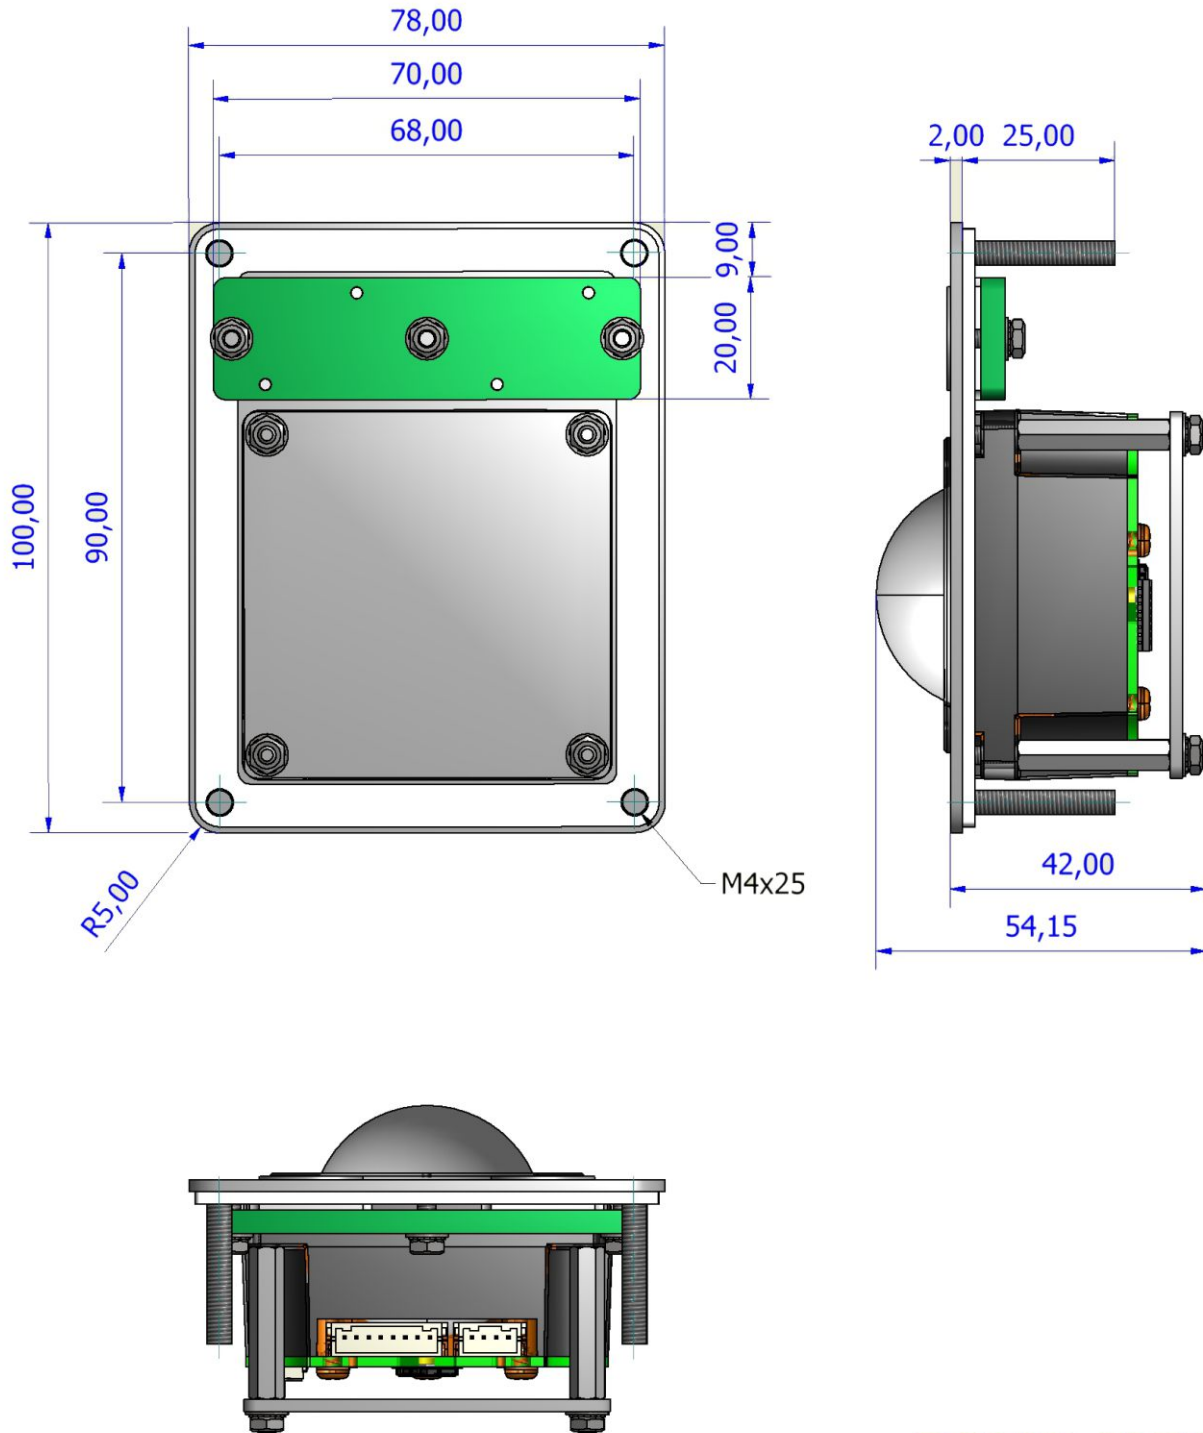

38 MM LASER STAINLESS STEEL TRACKBALL UNIT

DIMENSIONAL DRAWING

ORDER INFO

TSX38F8

Output : PS/2 & USB Combo

BASIC JAPAN

Basic Japan株式会社 Suginami Tokyo, Japan
Phone: 03-5335-7651
E-mail: mail@basicjp.com
URL: www.basicjp.com

VER. 1.1